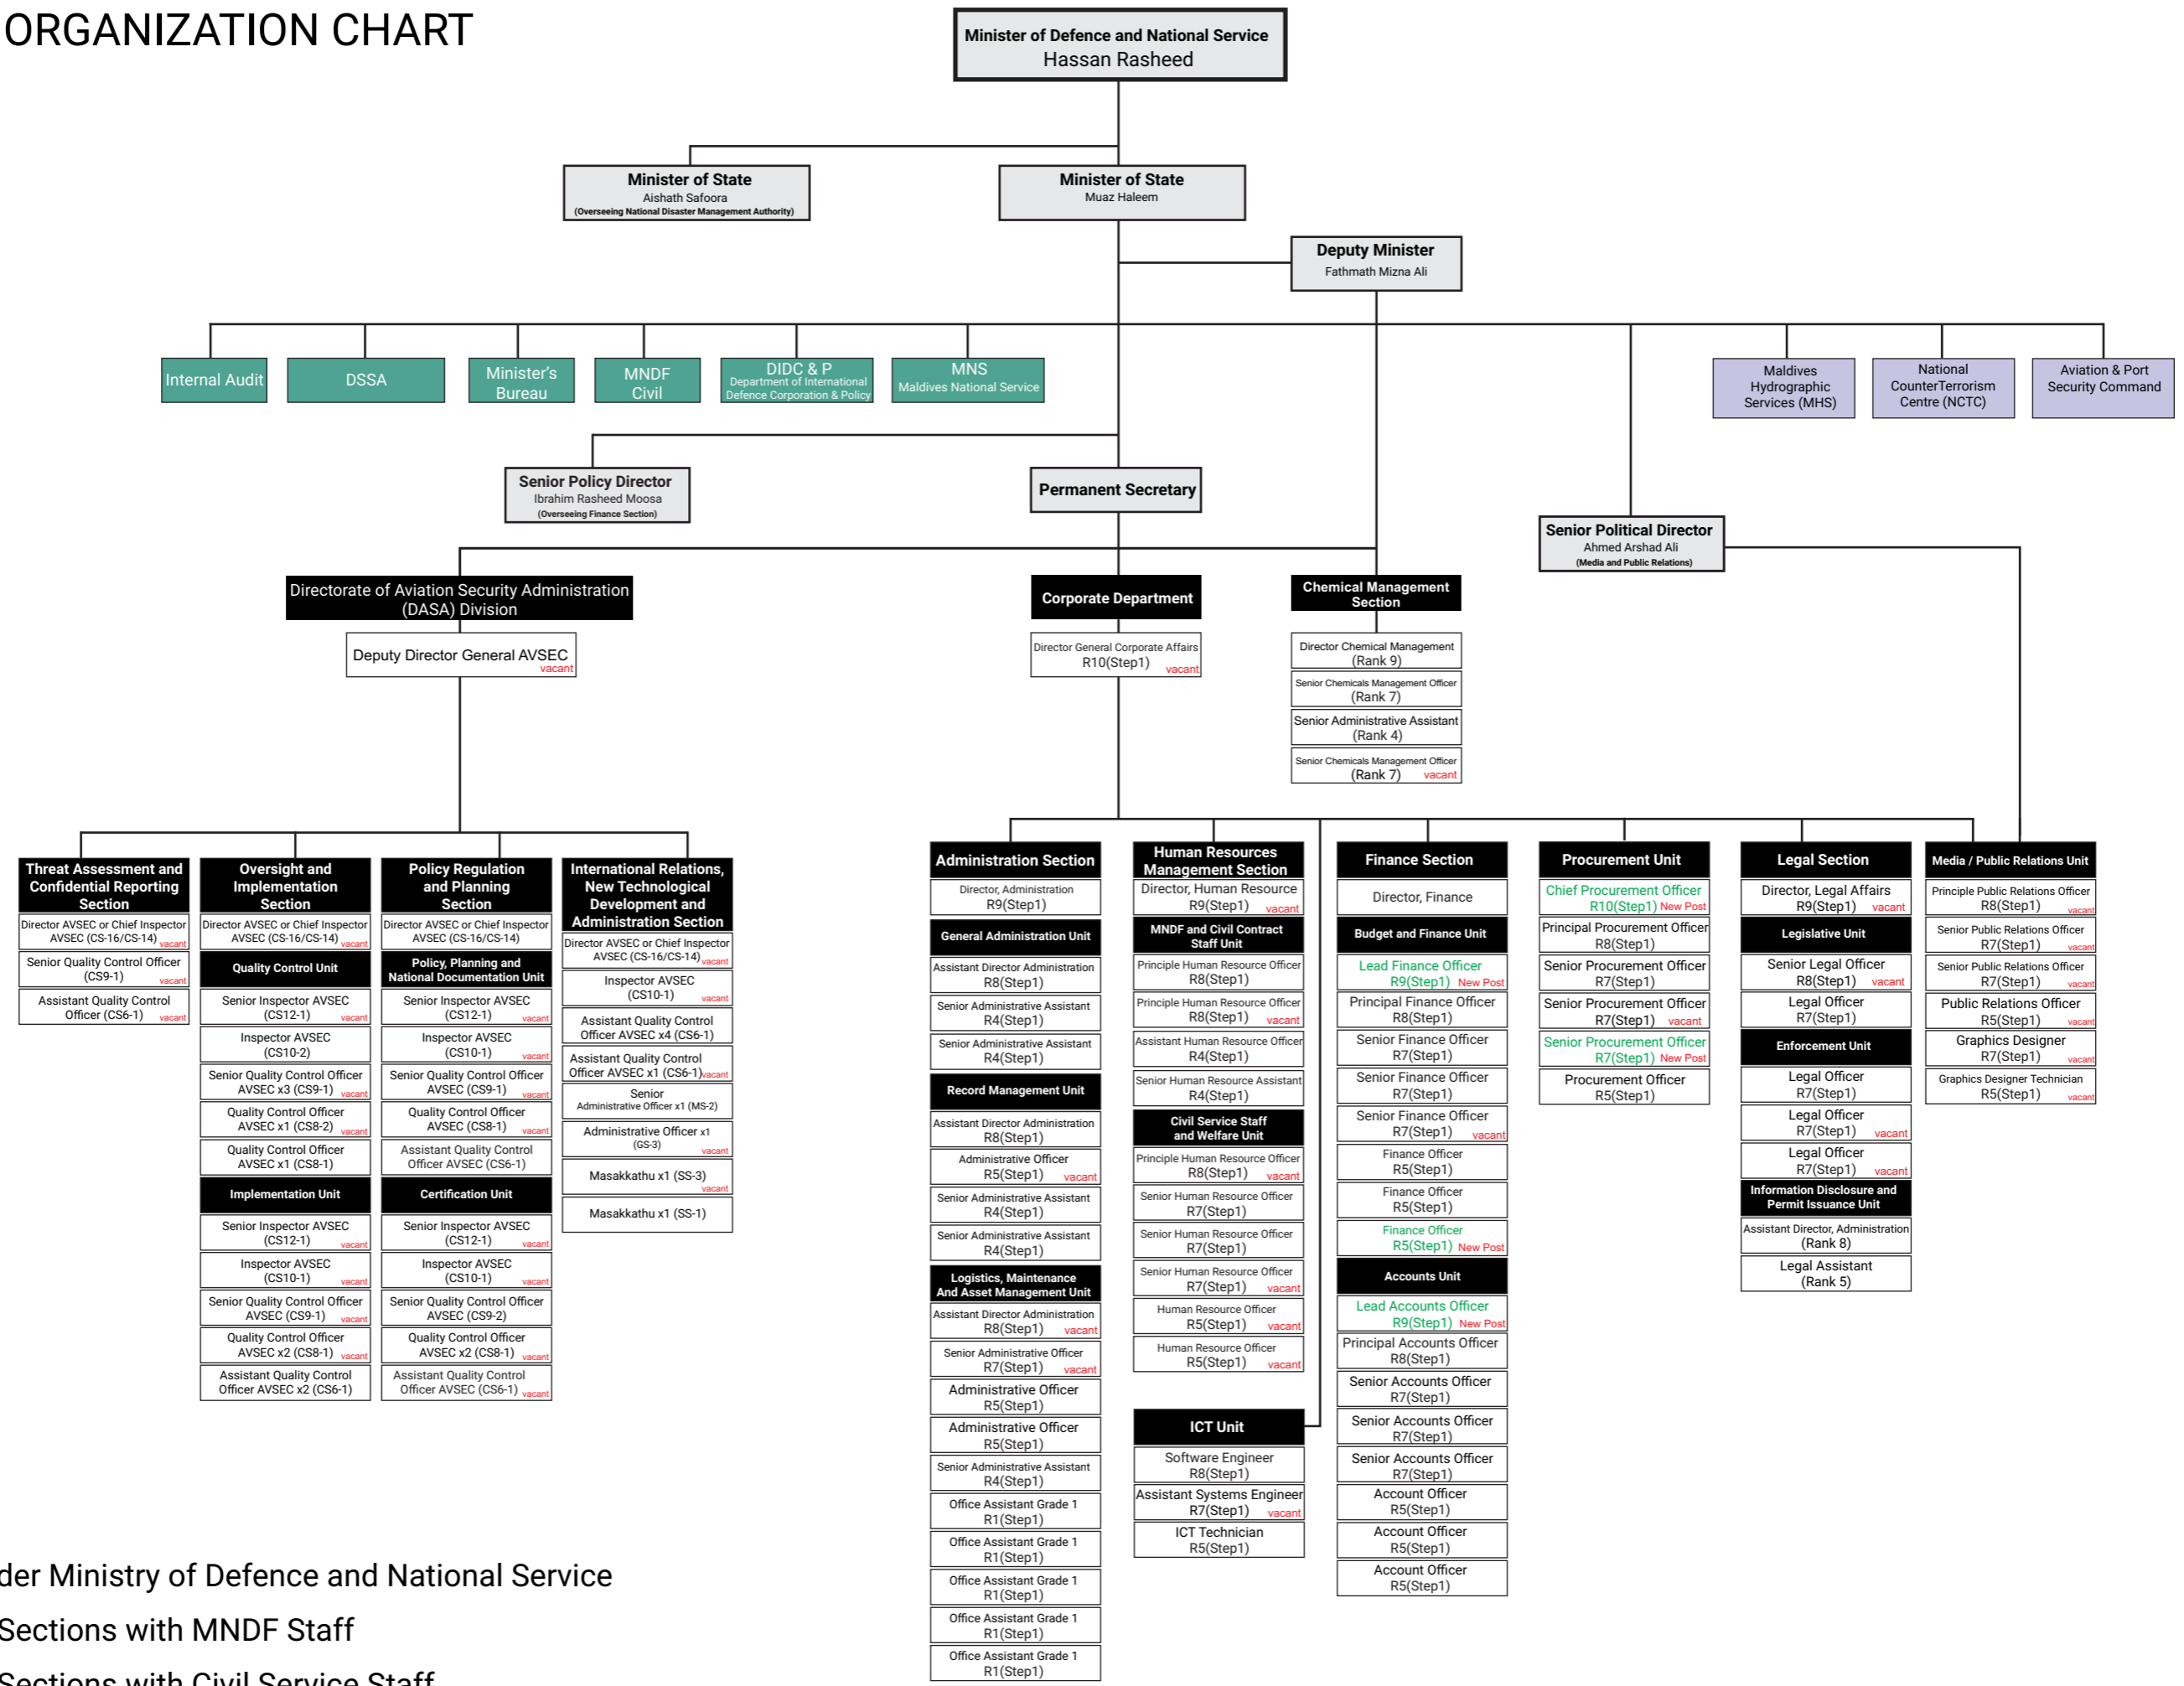

MINISTRY OF DEFENCE AND NATIONAL SERVICE

ORGANIZATION CHART

LEGEND

- Purple: Offices under Ministry of Defence and National Service
- Army Green: Ministry's Sections with MNDF Staff
- Black White: Ministry's Sections with Civil Service Staff